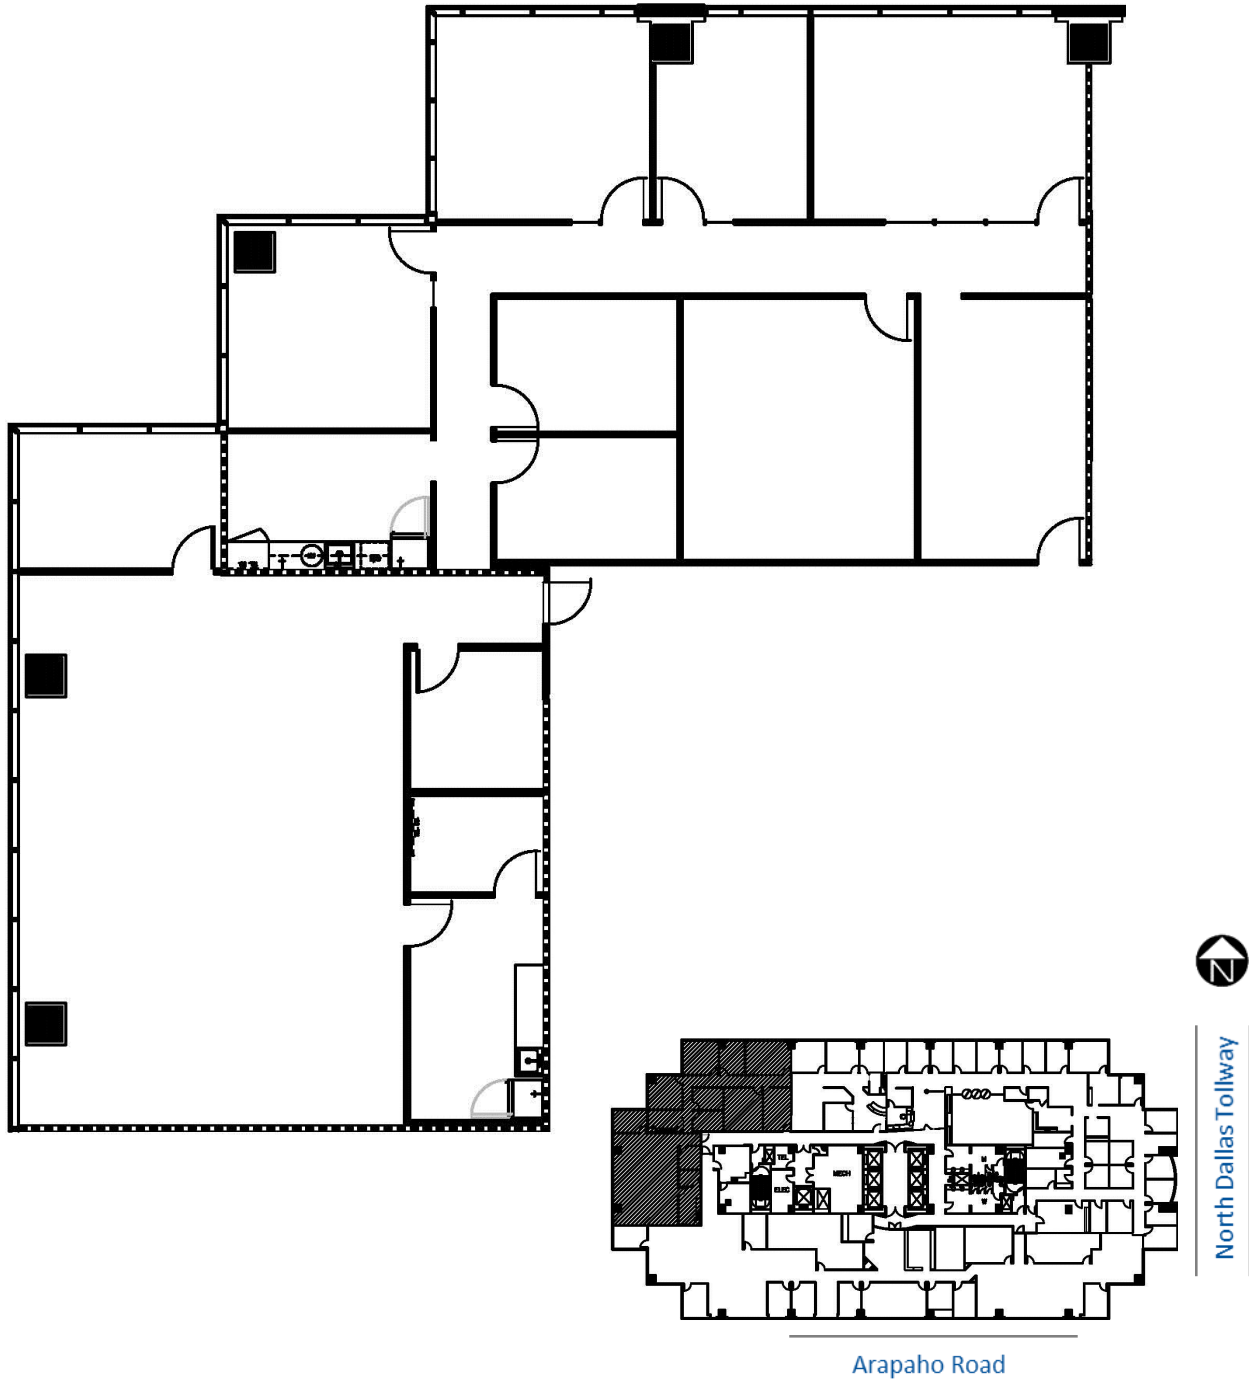

# Millennium Tower

15455 North Dallas Parkway, Addison, Texas 75001

## Suite 1275 / 1280 - 4,824 rsf