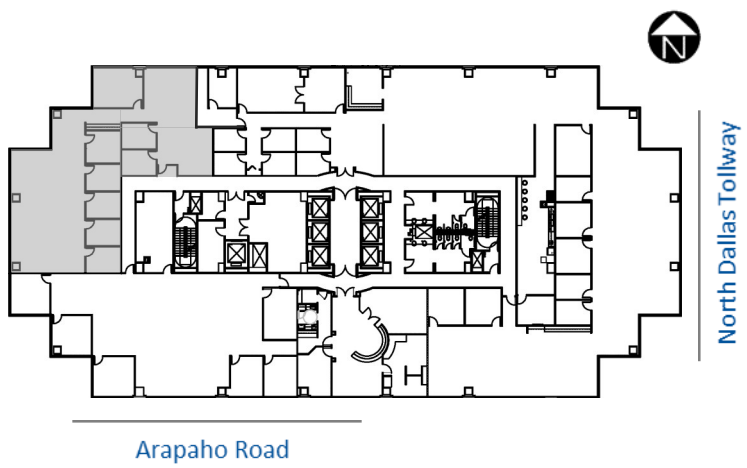

# Millennium Tower

15455 North Dallas Parkway, Addison, Texas 75001

## Suite 775 - 4,339 rsf