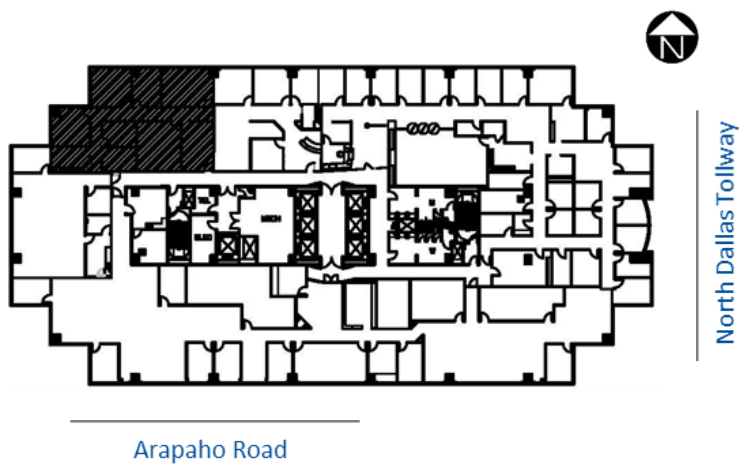

# Millennium Tower

15455 North Dallas Parkway, Addison, Texas 75001

## Suite 1280 - 2,721 rsf