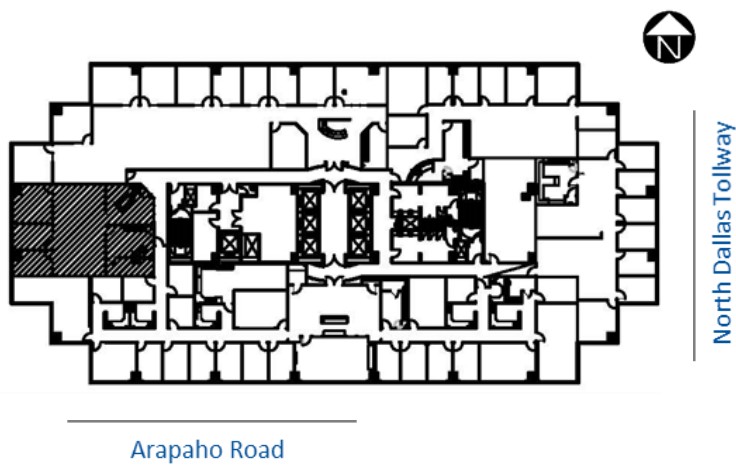

Millennium Tower

15455 North Dallas Parkway, Addison, Texas 75001

Suite 560 - 2,287 rsf

LEASING INFORMATION:

Elliot Prieur	214.273.3333
Belinda Dabliz	214.273.3323
Allison Johnston	214.273.3322