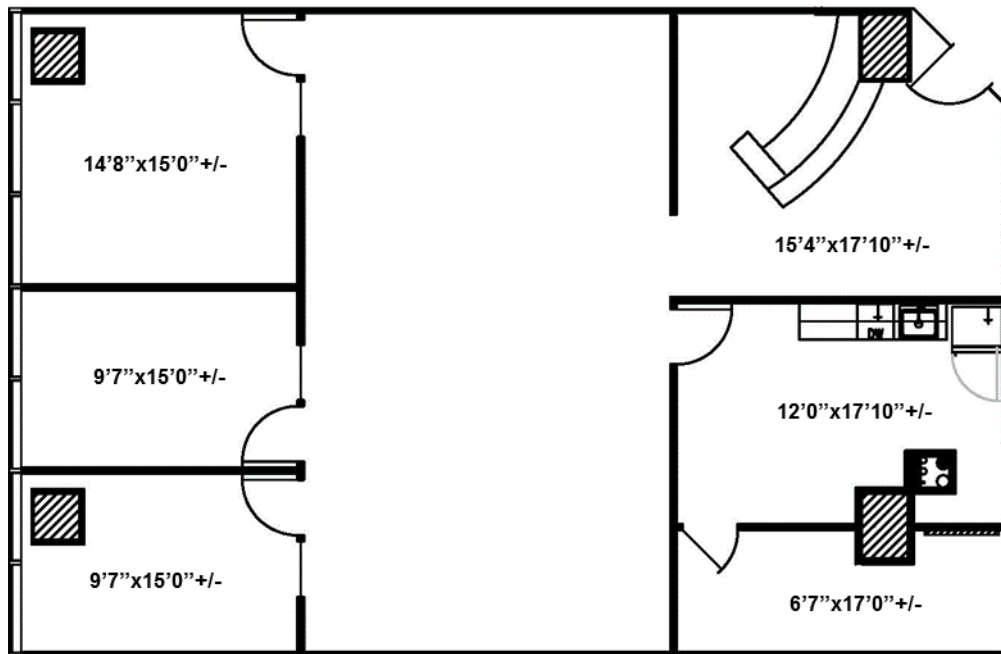

Millennium Tower

15455 North Dallas Parkway, Addison, Texas 75001

Suite 560 - 2,287 rsf

LEASING INFORMATION:

Elliot Prieur	214.273.3333
Belinda Dabliz	214.273.3323
Allison Johnston	214.273.3322