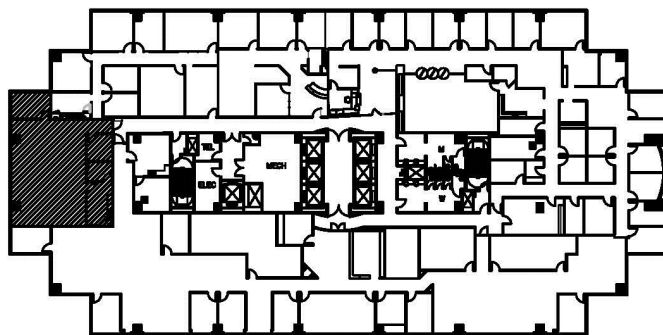

Millennium Tower

15455 North Dallas Parkway, Addison, Texas 75001

Suite 1275 - 2,103 rsf

Arapaho Road

North Dallas Tollway

LEASING INFORMATION:

Elliot Prieur	214.273.3333
Belinda Dabliz	214.273.3323
Allison Johnston	214.273.3322