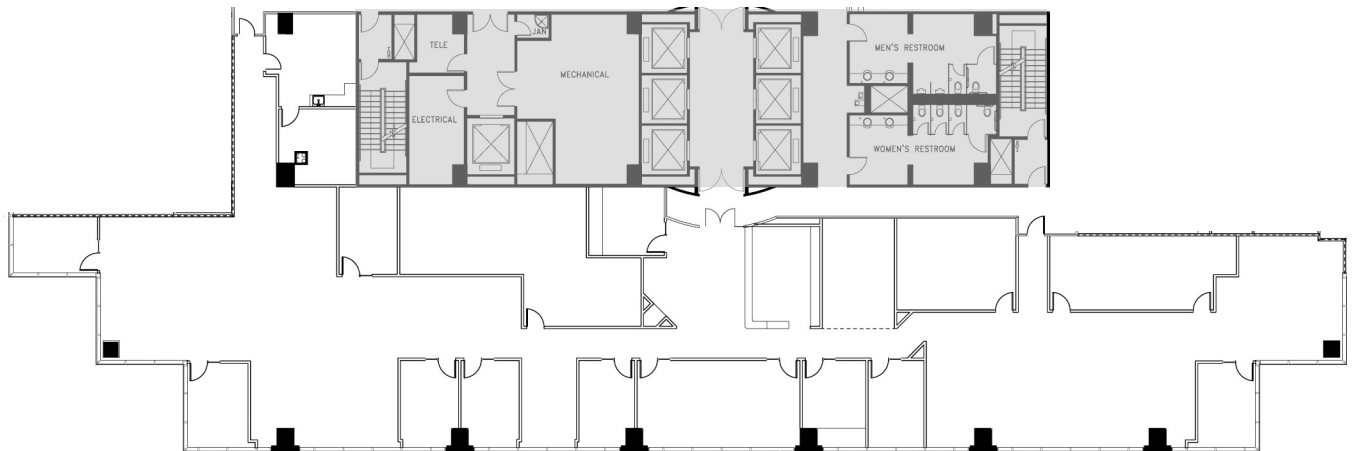

Millennium Tower

15455 North Dallas Parkway, Addison, Texas 75001

Suite 1250 - 11,046 rsf

North Dallas Tollway

Arapaho Road

LEASING INFORMATION:

Elliot Prieur 214.243.3333
Belinda Dabliz 214.273.3323
Allison Johnston 214.273.3322