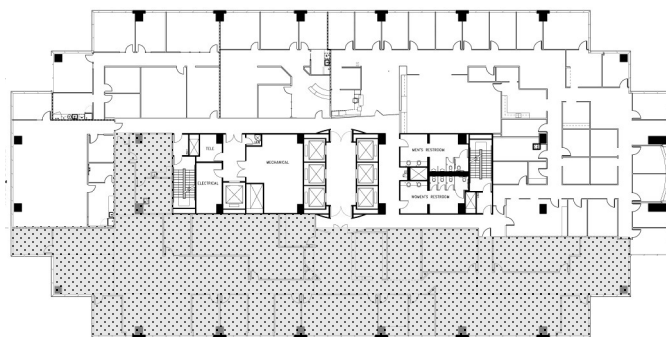

Millennium Tower

15455 North Dallas Parkway, Addison, Texas 75001

Suite 1250 - 11,046 rsf

North Dallas Tollway

Arapaho Road

LEASING INFORMATION:

Elliot Prieur 214.243.3333
Belinda Dabliz 214.273.3323
Allison Johnston 214.273.3322