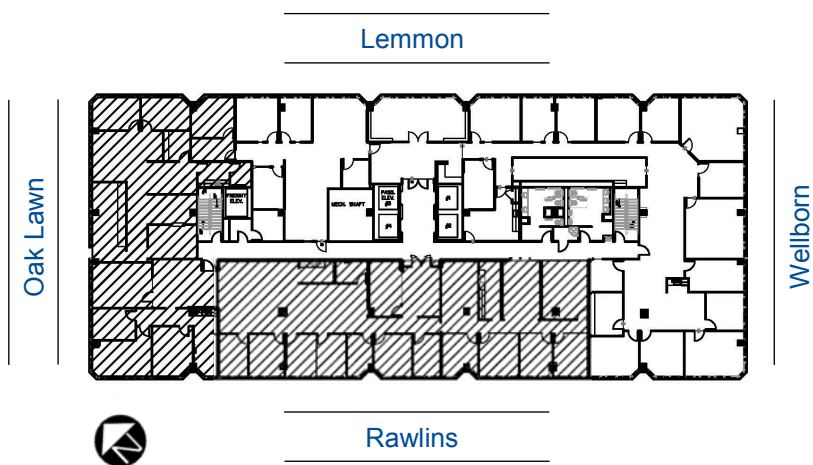

Regency Plaza

3710 Rawlins Street, Dallas, Texas 75219

Suite 1410 / 1415 / 1420 - 8,732 rsf

LEASING INFORMATION:

Belinda Dabliz
Vice President of Leasing
214.273.3323
bdabliz@gaedeke.com

Allison Johnston
Leasing Agent
214.273.3322
ajohnston@gaedeke.com