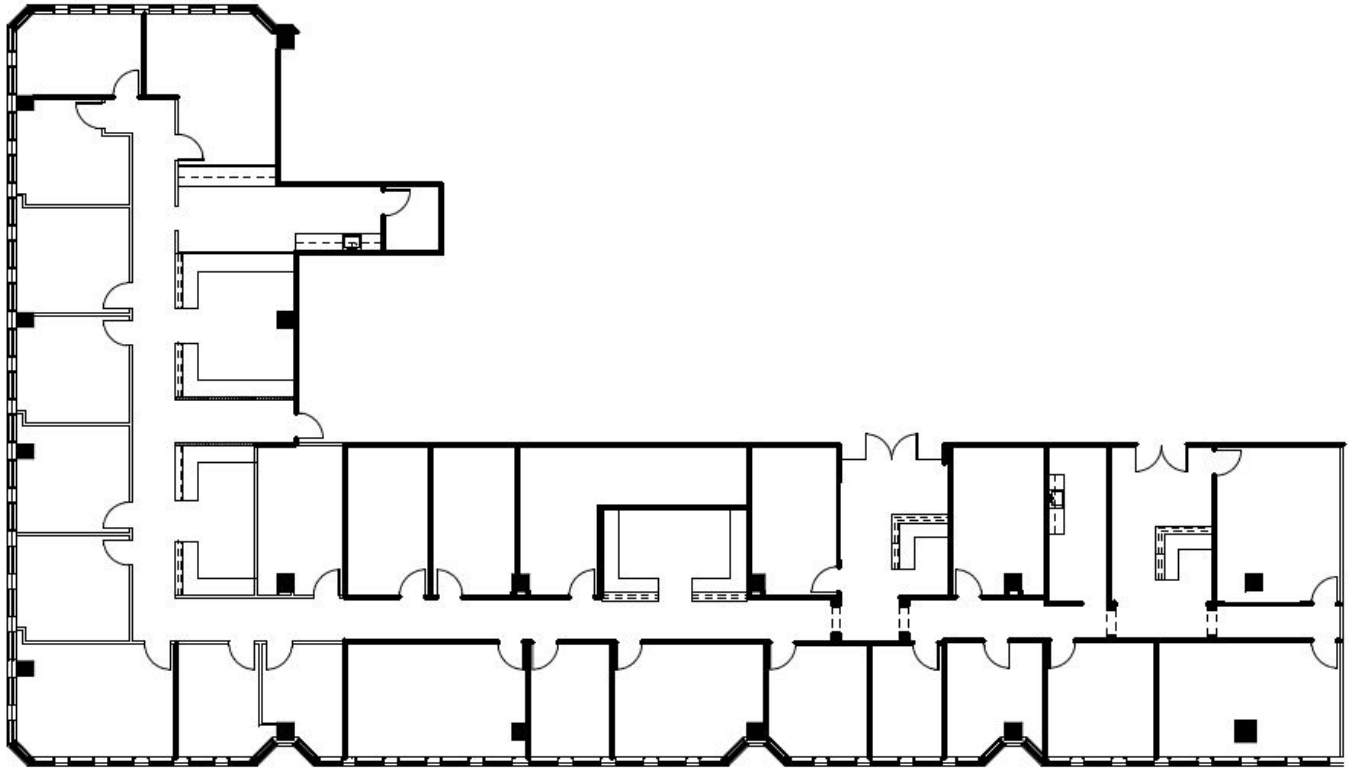

Regency Plaza

3710 Rawlins Street, Dallas, Texas 75219

Suite 1410 / 1415 / 1420 - 8,732 rsf

LEASING INFORMATION:

Belinda Dabliz
Vice President of Leasing
214.273.3323
bdabliz@gaedeke.com

Allison Johnston
Leasing Agent
214.273.3322
ajohnston@gaedeke.com