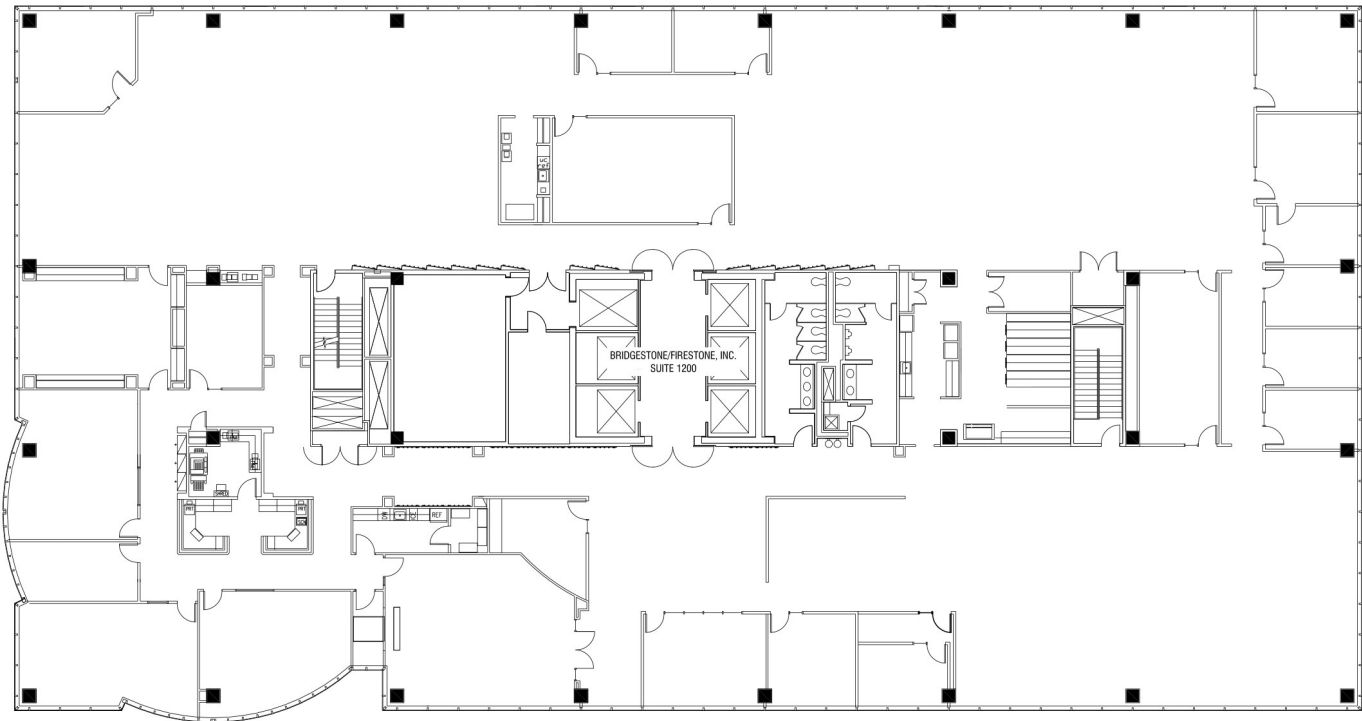

Highland Ridge Tower

535 Marriott Drive, Nashville, Tennessee 37214

Suite 1200 – 4,828 rsf

Available November 2017

AS BUILT 12TH FLOOR
16' 8' 0' 16'

LEASING INFORMATION:

Whit McCrary IV, CCIM 615.301.2908
whit.mccrary@cushwake.com
Rob Lowe 615.301.2910
rob.lowe@cushwake.com