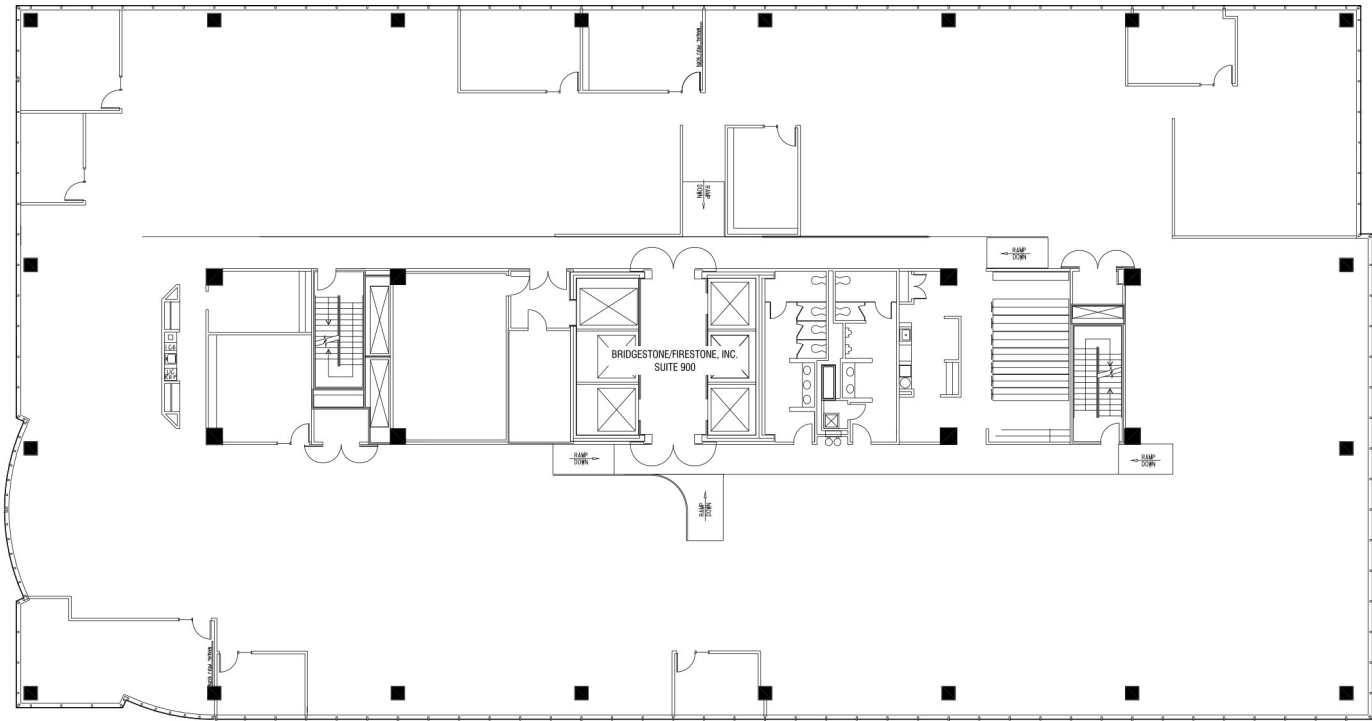

## Suite 900 – 25,431 rsf

Available November 2017

AS BUILT 9TH FLOOR  
16' 8' 0' 16'