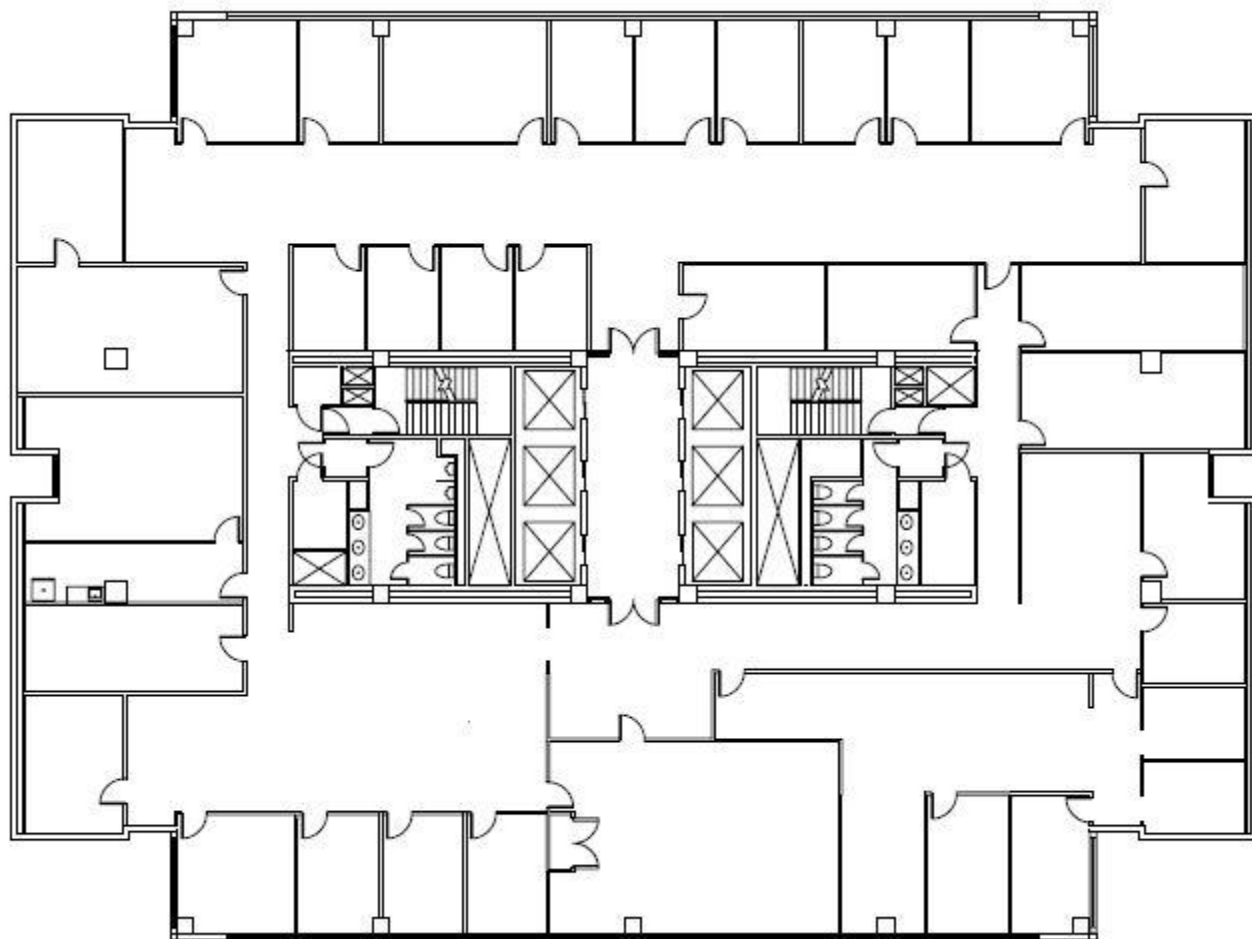

MUSEUM TOWER

150 W. Flagler Suite 2825, Miami, FL 33130

Suite 1800 – 14,087 rsf

LEASING INFORMATION:

Kirk Fetter
Vice President
561.835.0100
kfetter@gaedeke.com